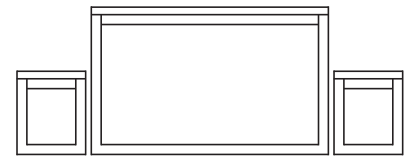

- 38mm MFC tops in three finishes
- 100mm central channel
- Seating fits flush within table

Complementary Options

- Power modules
- Power management through central channel within table

Specificable Features

- Duel, Duel Premium or Duel Steel
- Seat pads
- Table with seating or poseur table
- Duel: 38mm MFC square base
- Duel Premium: 38mm MFC rounded base
- Duel Steel: 50mm steel hoop base

Duel Premium

Width: 1200, 1400, 1600, 1800, 2000, 2200
 Poseur width: 1600, 1800, 2000

Duel

Width: 1200, 1400, 1600, 1800, 2000, 2200
 Poseur width: 1600, 1800, 2000

Duel Steel

Width: 1200, 1400, 1600, 1800, 2000, 2200
 Poseur width: 1600, 1800, 2000

MFC Finishes

Oak - OA

Walnut - WA

White - WH