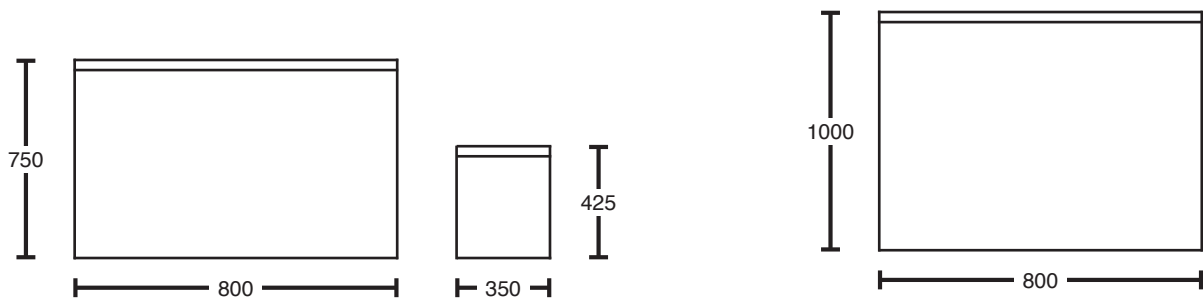

work anywhere in the office. Duel can be specified as a poseur height table or standard desk height with benches that have optional fabric or vinyl seat pads.

Dimensions

Technical Information

Standard Features

- 38mm MFC tops in three finishes
- 100mm central channel
- Seating fits flush within table

Complementary Options

- Power modules
- Power management through central channel within table

Specificable Features

- Duel, Duel Premium or Duel Steel
- Seat pads
- Table with seating or poseur table
- Duel: 38mm MFC square base
- Duel Premium: 38mm MFC rounded base
- Duel Steel: 50mm steel hoop base

Duel Premium

Width: 1200, 1400, 1600, 1800, 2000, 2200
 Poseur width: 1600, 1800, 2000

Duel

Width: 1200, 1400, 1600, 1800, 2000, 2200
 Poseur width: 1600, 1800, 2000

Duel Steel

Width: 1200, 1400, 1600, 1800, 2000, 2200
 Poseur width: 1600, 1800, 2000

MFC Finishes

Oak - OA

Walnut - WA

White - WH